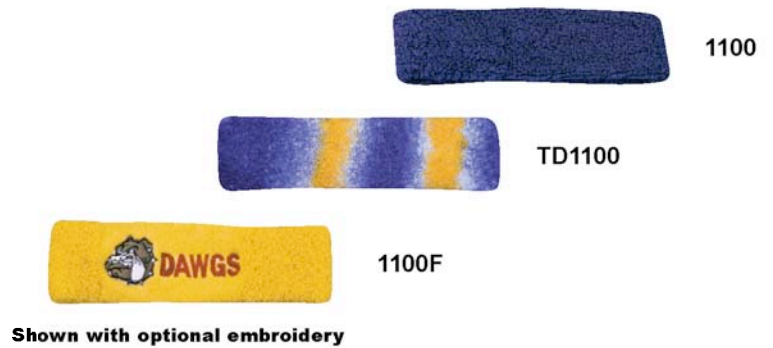

CHIN STRAP SLEEVE

STYLE	COLORS:
3300	Black Dark Green Navy Teal
	Brown Gold Orange White
	Cardinal Grey Purple
	Columbia Blue Kelly Royal
	Dark Gold Maroon Scarlet

Packaged individually

Special order only, minimum order 12 each. Available to ship within 1-2 weeks.

Shown with optional embroidery. See pages 41 to 44.

WRISTBANDS

STYLE	DESCRIPTION
1200	Super Terry Wristband Approx. 3 1/2" long
TD1200	Tie Dye Wristband See page 70 for details
5300	Super Terry Wristband Approx. 5" long

All wristbands sold in pairs

HEADBANDS

STYLE	DESCRIPTION
1100	Super Terry Headband
TD1100	Tie Dye Headband See page 70 for details
1100F	Flat Knit Front Headband For optional embroidery see pages 41-44

All headbands sold individually

COLOR OPTIONS:

All styles **may not** be available in all colors listed below. Colors shown are for comparison purposes only and **may not** be an exact match of actual product/yarn colors.

Special orders can be made with a minimum order of 1 dozen per style, color, and size. Special orders will be shipped and invoiced with a 10% variance over or under the original quantity ordered, order accordingly. Available to ship within 4-6 weeks.